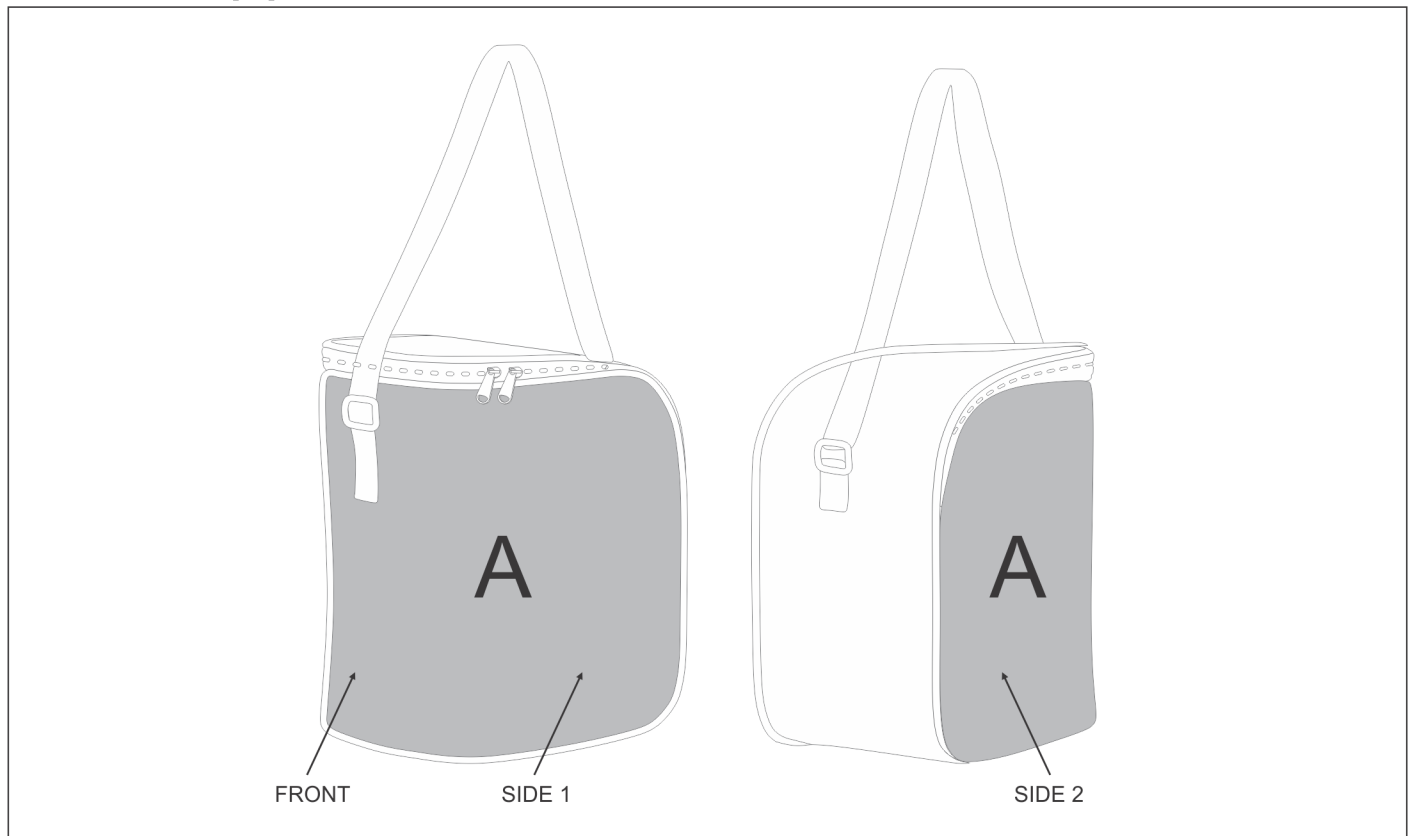

SG-HP-32-G

PPS Hoppla Tribal Cooler

Need to know:

- Includes 1-Position Sublimation (setup fees apply)
- **Please Note: We cannot guarantee 100% logo Alignment on all Brandable Panels.**

Branding Options:

Position A

1. Custom Sublimation A (CPSUB-A)
Full Colour
Size: 589mm wide x 274mm high